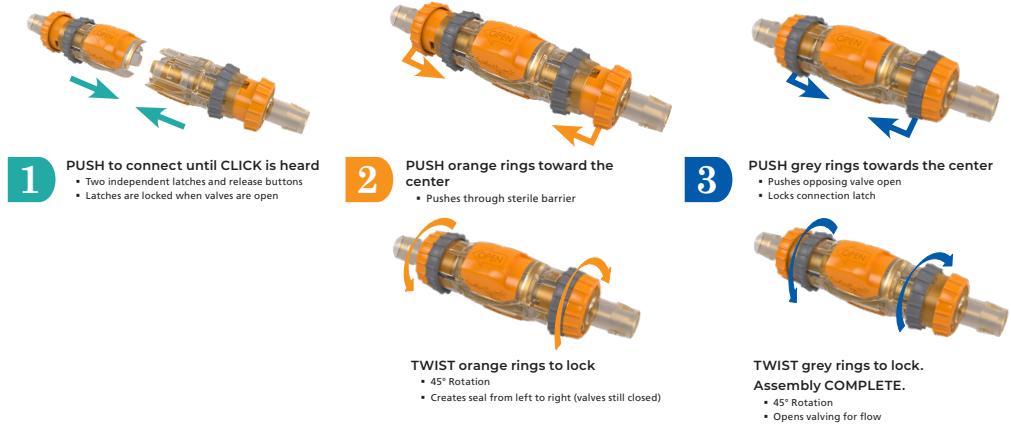

## SeriesLock® XGen™ Genderless Multi-Connect CDR

SeriesLock® XGen is an intuitive, easy to use genderless sterile quick-disconnect solution. XGen genderless quick connect technology is revolutionizing the bioprocessing industry by offering a more efficient, versatile, and reliable solution for connecting equipment and processes.

### Product Features:

- Sterile single-use connection that disconnects and reconnects up to ten times.
- Safety lock-out feature when connector valve is open and flowing does not allow for an accidental disconnect.
- Reduces inventory with single part numbers in both halves of a symmetrical assembly.
- Audible click confirms proper connection.
- Bi-directional flow.
- Polysulfone housing for toughness and stability at high temperatures.
- High pressure (60psi, 4.1 bar) when connected.
- Autoclave and Gamma stable for sterilization.

## EASY ASSEMBLY

SeriesLock® XGen is easy to assembly.

1. Push unit together until a click is heard.
2. Push orange rings towards center and twist to lock.
3. Push grey rings towards center and twist to lock.
4. Assembly complete.