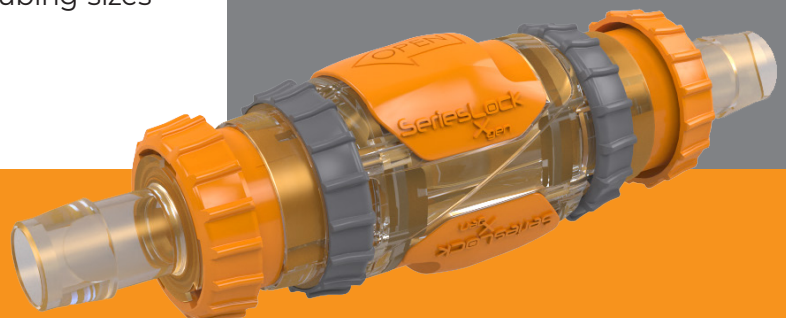

## SeriesLock® XGen™ Genderless Multi-Connect CDR

SeriesLock® XGen is an intuitive, easy to use genderless sterile quick-disconnect solution. XGen genderless quick connect technology is revolutionizing the bioprocessing industry by offering a more efficient, versatile, and reliable solution for connecting equipment and processes.

XGen is revolutionary with a small footprint of 3.6" per half and 5.1" connected. Recessed mating features protect contact surfaces and allows for a sterile, leak free connection, disconnection, and reconnection up to 10 times even in gray spaces.

This genderless connector is manufactured with ISO 10993 compliant materials. The housing is constructed of polysulfone (PSU), virgin flow path, class VI silicone seals.

The audible click upon connection, the locking rings and the safety slide release are features to help prevent accidental disconnects.

### Product Features:

- Sterile single-use connection that disconnects and reconnects up to ten times.
- Safety lock-out feature when connector valve is open and flowing does not allow for an accidental disconnect.
- Reduces inventory with single part numbers in both halves of a symmetrical assembly.
- Audible click confirms proper connection.
- Bi-directional flow.
- Polysulfone housing for toughness and stability at high temperatures.
- High pressure (60psi, 4.1 bar) when connected.
- Autoclave and Gamma stable for sterilization.