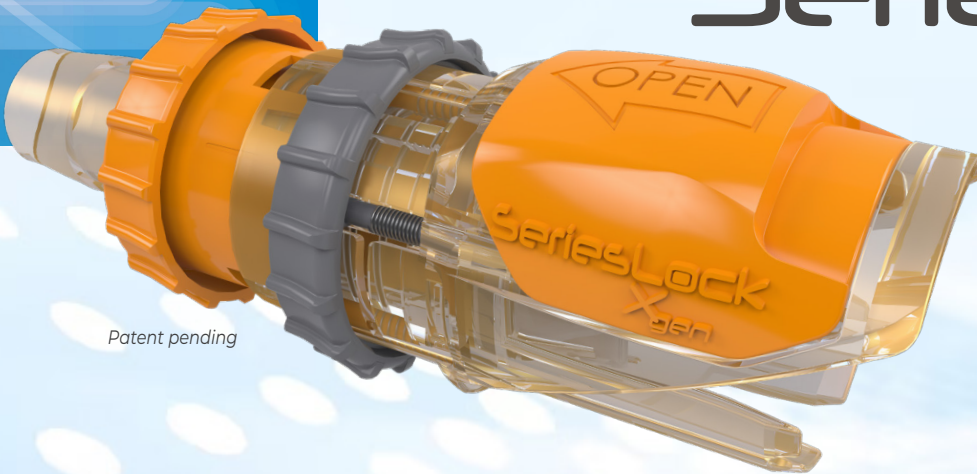

SeriesLock® Xgen

Patent pending

SeriesLock® XGen™ Genderless Multi-Connect CDR

SeriesLock® XGen is an intuitive, easy to use genderless sterile quick-disconnect solution. XGen genderless quick connect technology is revolutionizing the bioprocessing industry by offering a more efficient, versatile, and reliable solution for connecting equipment and processes.

XGen is revolutionary with a small footprint of 3.6" per half and 5.1" connected. Recessed mating features protect contact surfaces and allows for a sterile, leak free connection, disconnection, and reconnection up to 10 times even in gray spaces.

This genderless connector is manufactured with ISO 10993 compliant materials. The housing is constructed of polysulfone (PSU), virgin flow path, class VI silicone seals.

The audible click upon connection, the locking rings and the safety slide release are features to help prevent accidental disconnects.

Standard sizes are available to accommodate tubing sizes ranging from 1/4" ID to 1" ID Tubing.

Product Features:

- Sterile single-use connection that disconnects and reconnects up to ten times.
- Safety lock-out feature when connector valve is open and flowing does not allow for an accidental disconnect.
- Reduces inventory with single part numbers in both halves of a symmetrical assembly.
- Audible click confirms proper connection.
- Bi-directional flow.
- Polysulfone housing for toughness and stability at high temperatures.
- High pressure (60psi, 4.1 bar) when connected.
- Autoclave and Gamma stable for sterilization.