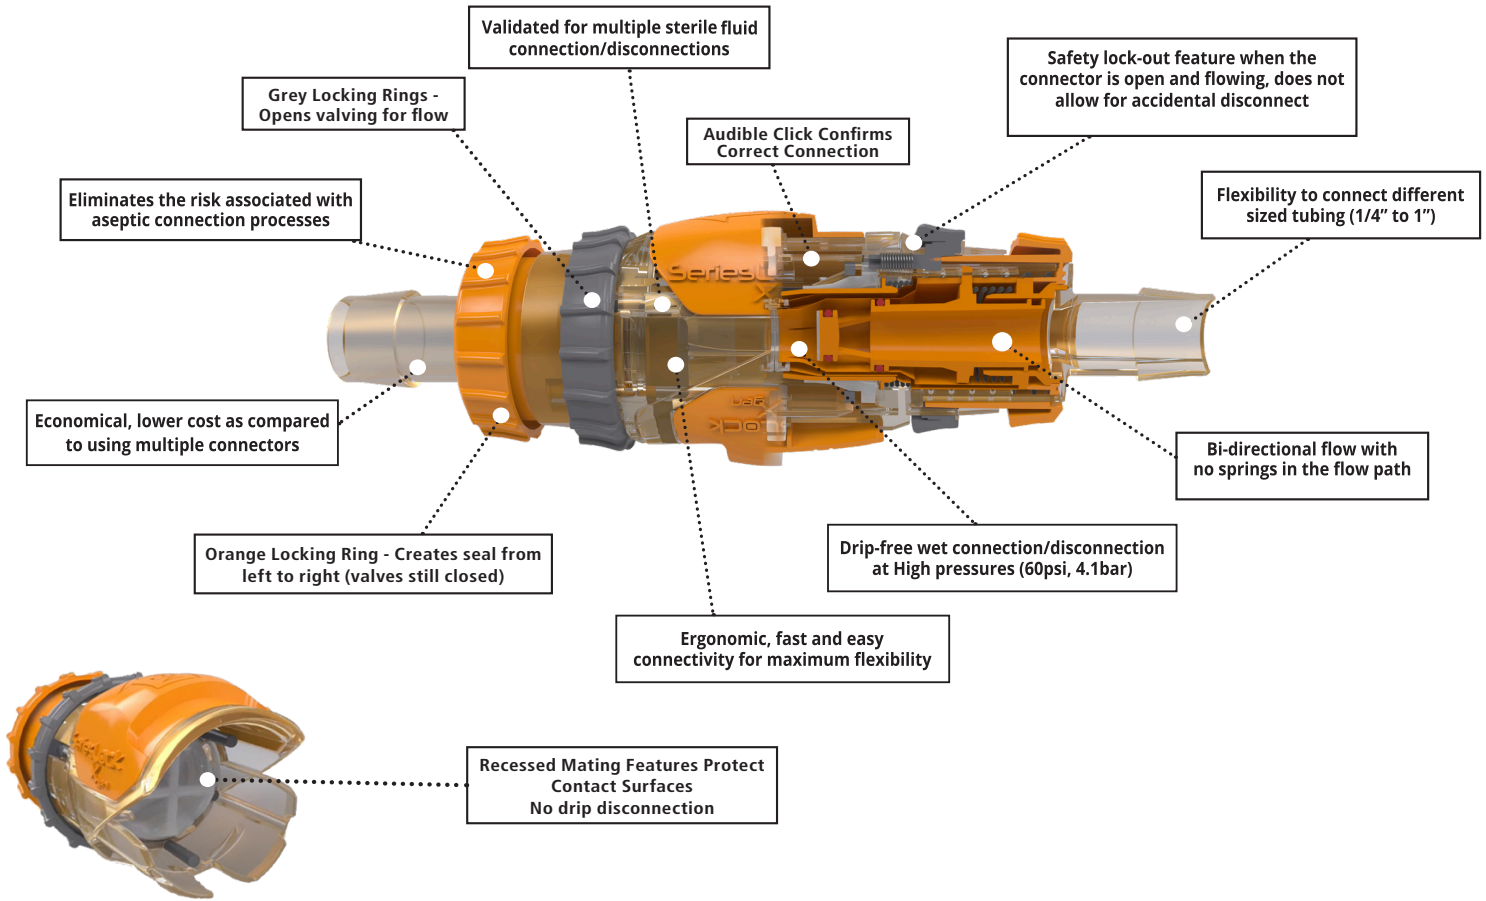

FEATURE AND BENEFITS